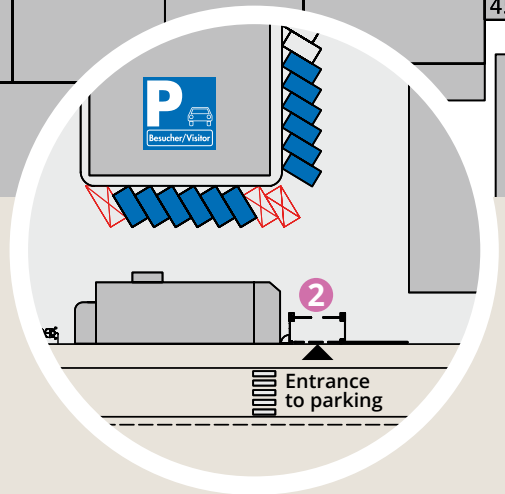

SAMSON

AND
EVERYTHING
FLOWS

**HOW
TO FIND
US**

samsongroup.com

VISITOR PARKING

The parking spaces highlighted in blue on the map are reserved for visitors. After parking, please register at the reception (main entrance) or at the entrance on Schielestraße.

- 1 Access from Weismüllerstraße**
 Entrances to the visitor parking spaces are on the right-hand side of the street in front of and behind the main entrance.
- 2 Access from Schielestraße**
 The visitor parking area is located on site.

If you arrive by train

A taxi will take you from the station to SAMSON in about 20 minutes. Alternatively, you can take Straßenbahn Linie 11 (tram route 11) towards Fechenheim and get off at Riederhöfe. Walk through the pedestrian subway and you will soon arrive at SAMSON's main entrance.