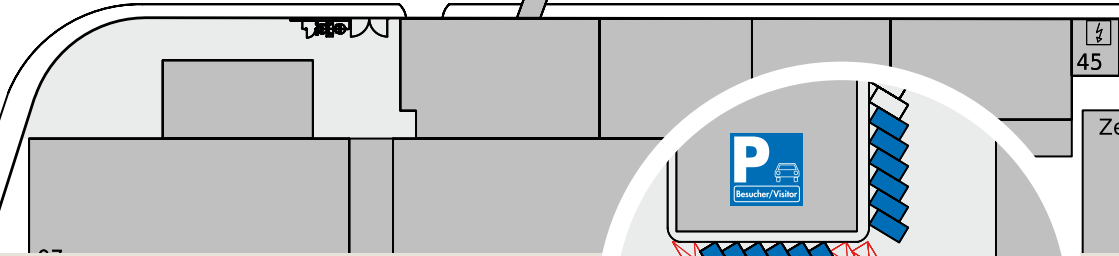

SAMSON

AND
EVERYTHING
FLOWS

**HOW
TO FIND
US**

samsongroup.com

VISITOR PARKING

The parking spaces highlighted in blue on the map are reserved for visitors. After parking, please register at the reception (main entrance) or at the entrance on Schielestraße.

- 1 Access from Weismüllerstraße**
 Entrances to the visitor parking spaces are on the right-hand side of the street in front of and behind the main entrance.
- 2 Access from Schielestraße**
 The visitor parking area is located on site.