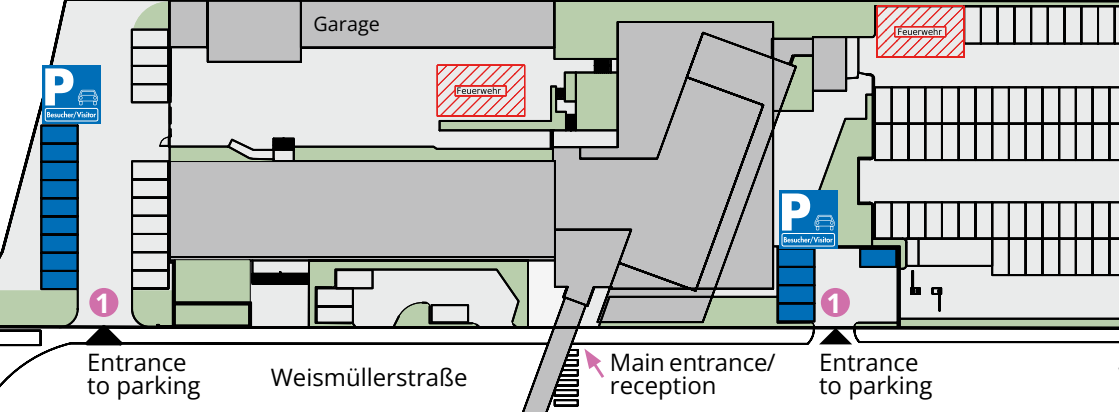

SAMSON

AND
EVERYTHING
FLOWS

**HOW
TO FIND
US**

samsongroup.com

VISITOR PARKING

The parking spaces highlighted in blue on the map are reserved for visitors. After parking, please register at the reception (main entrance) or at the entrance on Schielestraße.

- 1 Access from Weismüllerstraße**
 Entrances to the visitor parking spaces are on the right-hand side of the street in front of and behind the main entrance.
- 2 Access from Schielestraße**
 The visitor parking area is located on site.

AND
EVERYTHING
FLOWS

HOW TO FIND US

If you arrive by plane

A taxi will take you from the airport to SAMSON in about 15 minutes. Alternatively, you can take the S-Bahn to Frankfurt Hauptbahnhof (central railway station). Change to Straßenbahn Linie 11 (tram route 11) towards Fechenheim and get off at Riederhöfe. Walk through the pedestrian subway and you will soon arrive at SAMSON's main entrance.

If you arrive by train

A taxi will take you from the station to SAMSON in about 20 minutes. Alternatively, you can take Straßenbahn Linie 11 (tram route 11) towards Fechenheim and get off at Riederhöfe. Walk through the pedestrian subway and you will soon arrive at SAMSON's main entrance.